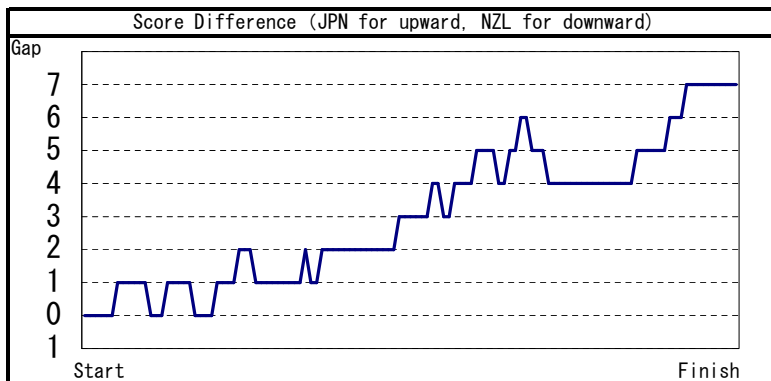

FINA Men's Water Polo World League 2008

Fri 30 May 2008

Match No: 12

JPN	3	3	6	3
NZL	2	2	4	0

15
8

JPN		Shots & Goals							Personal Foul		
No	Name	Outside Shot	5m Shot	Centre Shot	Inside Shot	Counter Shot	Extra Shot	Penalty Shot	Total	Re	Co
1	Hitoshi · OSHIMA										
2	Kan · AOYAGI		1 0			1 0	2 0		4 0	2	3
3	Kenya · YASUDA	1 0							1 0	1	
4	Jun · TAKEDA						1 0	1 1	2 1		
5	Shota · HAZUI					2 1	1 1		3 2		2
6	Mitsuaki · SHIGA										
7	Yusuke · SHIMIZU	1 0				1 1	2 2		4 3	3	
8	Atsushi · NAGANUMA	1 0				2 2			3 2	2	2
9	Taichi · SATO	2 2	1 0					1 0	4 2		
10	Yoshinori · SHIOTA					2 1	2 2		4 3	2	
11	Hiroshi · HOSHIAI			1 0		1 1	1 0		3 1	1	1
12	Satoshi · NAGATA	2 0					2 1		4 1	1	3
13	So · MATSUMOTO					1 0			1 0	1	1
Team Total		7 2	2 0	1 0	0 0	10 6	12 6	1 1	33 15	13	12 (0)

NZL		Shots & Goals							Personal Foul		
No	Name	Outside Shot	5m Shot	Centre Shot	Inside Shot	Counter Shot	Extra Shot	Penalty Shot	Total	Re	Co
1	John · LOVE										
2	Phillip · HOWAT	1 0		1 0					2 0	1	2
3	Maui · WHAITIRI	1 0					1 1		2 1		1
4	Jonathan · ROSS	3 1					2 1		5 2		1
5	Joseph · KAYES			2 0			2 1		4 1	3	1
6	Conor · LUI-FAKAOTIMANAVA					1 0			1 0		
7	Daniel · JACKSON			1 0					1 0	4	
8	Matthew · REID	2 1							2 1		1
9	Eamon · LUI-FAKAOTIMANAVA	2 1		1 1			2 0		5 2		1
10	Johnathon · WARE									2	2
11	Lachlan · TIJSEN						1 1		1 1	1	1
12	Ben · PYE						1 0		1 0	1	3
13	Michael · PARR										
Team Total		9 3	0 0	5 1	0 0	1 0	9 4	0 0	24 8	12	13 (0)

Goalkeepers		Shots & Saves							%		
No	Name	Outside	5m	Centre	Inside	Counter	Extra	Penalty	Total		
1	Hitoshi · OSHIMA	6 3		3 2		1 1	6 2		16 8		50%
1	John · LOVE	6 4		1 1		10 4	8 2	1 0	26 11		42%

Attack Profile of JPN

	1P	2P	3P	4P	Total
Attaks	13	14	16	15	58
Shots	7	10	8	8	33
Goals	3	3	6	3	15

Attack Profile of NZL

	1P	2P	3P	4P	Total
Attaks	12	10	20	15	57
Shots	4	3	12	5	24
Goals	2	2	4	0	8