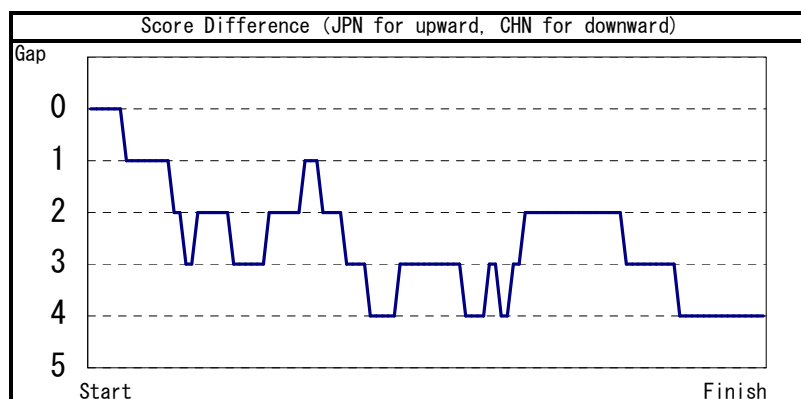

FINA Men's Water Polo World League 2008

Sat 31 May 2008

Match No: 16

JPN	1	3	3	0
CHN	4	3	2	2

7
11

JPN		Shots & Goals								Personal Foul	
No	Name	Outside Shot	5m Shot	Centre Shot	Inside Shot	Counter Shot	Extra Shot	Penalty Shot	Total	Re	Co
1	Hitoshi · OSHIMA										
2	Kan · AOYAGI	1 1	1 0			1 1	2 1		5 3	2	2
3	Akira · YANASE	1 0					1 0		2 0	1	2
4	Kan · IREI	1 0					1 1		2 1	1	
5	Shota · HAZUI						1 0		1 0		
6	Masatoshi · SOMEYA									1	1
7	Yusuke · SHIMIZU			1 0					1 0	3	
8	Atsushi · NAGANUMA	1 1				1 0	1 0		3 1	2	2
9	Taichi · SATO	1 0					1 1	1 1	3 2		
10	Yoshinori · SHIOTA	3 0					2 0		5 0	2	1
11	Hiroshi · HOSHIAI						2 0		2 0	6	1
12	Satoshi · NAGATA										3
13	Hiroki · WAKAMATSU	2 0							2 0		
Team Total		10 2	1 0	1 0	0 0	2 1	11 3	1 1	26 7	18	12 (0)

CHN		Shots & Goals								Personal Foul	
No	Name	Outside Shot	5m Shot	Centre Shot	Inside Shot	Counter Shot	Extra Shot	Penalty Shot	Total	Re	Co
1	Weiqing · GE										
2	Zhongxing · LIANG	2 0							2 0	1	2
3	Yuanzhong · QIU										2
4	Lijun · YU			2 1					2 1	8	1
5	Jun · LI	1 0							1 0		2
6	Feihu · TAN	1 1		3 1					4 2		
7	Bin · LI	2 0					1 0		3 0	1	1
8	Yong · WANG	2 1					4 4		6 5		2
9	Zhiyu · WU	1 0					1 0		2 0		3
10	Junmin · XIE						3 2		3 2	1	2
11	Zhidong · HAN	1 0					1 1		2 1		2
12	Junliang · GUO	1 0							1 0		
13	Yang · WANG									1	1
Team Total		11 2	0 0	5 2	0 0	0 0	10 7	0 0	26 11	12	18 (0)

Goalkeepers		Shots & Saves								%
No	Name	Outside Shot	5m Shot	Centre Shot	Inside Shot	Counter Shot	Extra Shot	Penalty Shot	Total	
1	Hitoshi · OSHIMA	9 7		5 3			9 2		23 12	52%
1	Weiqing · GE	7 5		1 1		2 1	6 3	1 0	17 10	59%

Attack Profile of JPN

	1P	2P	3P	4P	Total
Attaks	13	14	16	14	57
Shots	5	7	8	6	26
Goals	1	3	3	0	7

Attack Profile of CHN

	1P	2P	3P	4P	Total
Attaks	14	13	13	13	53
Shots	8	6	6	6	26
Goals	4	3	2	2	11