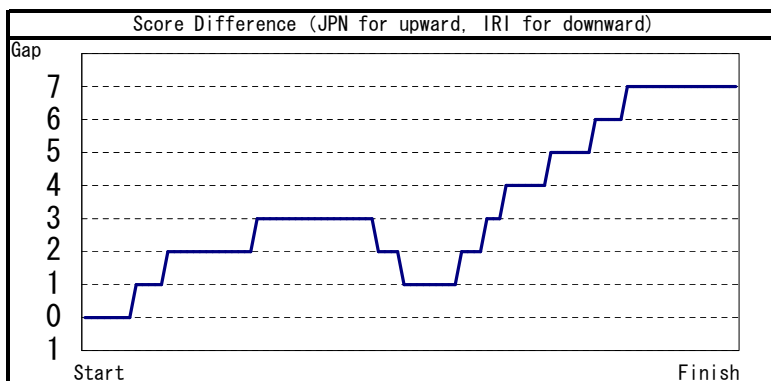

FINA Men's Water Polo World League 2008

Mon 26 May 2008

Match No: 1

JPN	2	1	4	2
IRI	0	2	0	0

9
2

JPN		Shots & Goals								Personal Foul	
No	Name	Outside Shot	5m Shot	Centre Shot	Inside Shot	Counter Shot	Extra Shot	Penalty Shot	Total	Re	Co
1	Hitoshi · OSHIMA										
2	Kan · AOYAGI	1 0	2 0			1 0	2 2		6 2	1	
3	Kenya · YASUDA			1 0	1 0				2 0		2
4	Mitsuaki · SHIGA					1 1			1 1		
5	Shota · HAZUI	1 0				1 1			2 1	1	1
6	Masatoshi · SOMEYA	2 0				2 0			4 0		
7	Akira · YANASE									1	
8	Atsushi · NAGANUMA									1	2
9	Taichi · SATO	3 2	1 0						4 2		
10	Yoshinori · SHIOTA	1 0					2 1		3 1		
11	Hiroshi · HOSHIAI			1 0			2 1		3 1	2	1
12	Satoshi · NAGATA	1 0							1 0		3
13	Kan · IREI	2 0					1 1		3 1	1	
Team Total		11 2	3 0	2 0	1 0	5 2	7 5	0 0	29 9	7	9 (0)

IRI		Shots & Goals								Personal Foul	
No	Name	Outside Shot	5m Shot	Centre Shot	Inside Shot	Counter Shot	Extra Shot	Penalty Shot	Total	Re	Co
1	Alireza · SHAHIDI POUR										
2	Sajad · ABDI HANJANI										
3											
4	Mehdi · KARAMI ZARANDI	2 0							2 0		1
5											
6	Ali · PIROZKHAH			1 0					1 0	3	
7	Kambiz · AFSHARI	2 0					2 1		4 1		2
8	Soheil · KHADEM PIR										1
9											
10	Aliakbar · SHIRIJIAN	6 0							6 0		1
11	Yashar · SOLATI	5 0					1 0	2 1	8 1		1
12											
13	Meysam · JAFARI						1 0		1 0	6	1
Team Total		15 0	0 0	1 0	0 0	0 0	4 1	2 1	22 2	9	7 (0)

Goalkeepers		Shots & Saves								%
No	Name	Outside	5m	Centre	Inside	Counter	Extra	Penalty	Total	
1	Hitoshi · OSHIMA	5 5		1 1			3 2	2 1	11 9	82%
1	Alireza · SHAHIDI POUR	7 5	2 2	2 2		4 2	6 1		21 12	57%

Attack Profile of JPN

	1P	2P	3P	4P	Total
Attaks	12	12	12	11	47
Shots	7	7	9	6	29
Goals	2	1	4	2	9

Attack Profile of IRI

	1P	2P	3P	4P	Total
Attaks	12	14	12	14	52
Shots	5	5	7	5	22
Goals	0	2	0	0	2