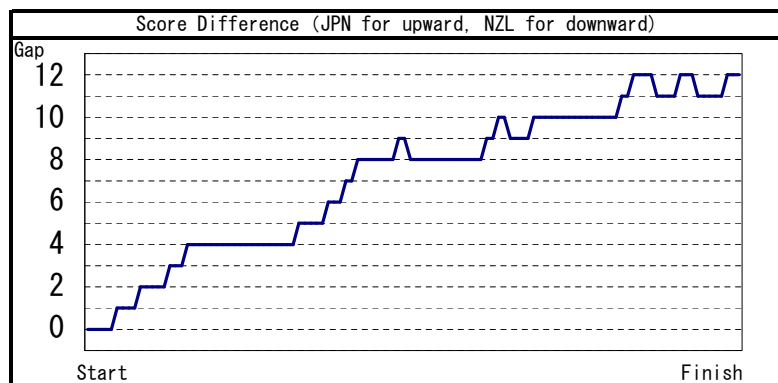

FINA Men's Water Polo World League 2010

20 May 2010

Match No: 6

JPN	4	5	3	4
NZL	0	1	1	2

16
4

JPN		Shots & Goals							Personal Foul		
No	Name	Outside Shot	5m Shot	Centre Shot	Inside Shot	Counter Shot	Extra Shot	Penalty Shot	Total	Re	Co
1	Katsuyuki Tanamura										
2	Kan Aoyagi	1							1	2	2
3	Koji Takei										
4	Shota Hazui	1				3	0	1	4	1	
5	Hiroki Wakamatsu					0			0		
6	Akira Yanase			2	1	1	0		3		1
7	Yusuke Shimizu					0			0		
8	Atsushi Naganuma					2			2		1
9	Kan Irei					0			0		2
10	Yoshinori Shiota	1		0		2	2		4	2	
11	Keigo Okawa	1							0		1
12	Mitsuaki Shiga	2				1			2		1
13	Naoki Shimizu										
Team Total		6	0	3	1	14	5	1	30	5	8(0)

NZL		Shots & Goals							Personal Foul		
No	Name	Outside Shot	5m Shot	Centre Shot	Inside Shot	Counter Shot	Extra Shot	Penalty Shot	Total	Re	Co
1	Toby DEVINE										
2	Joshua POTAKA	1					0		1		1
3		1							0		
4	Finn LOWERY	2							0		1
5	Shaun VENTER						0		0	4	
6	Hunter DE GROOT						1		1		
7	Daniel JACKSON			2					1		
8	Matthew REID	3	0						0	1	
9		1							0		1
10	Richard SMALL	1					0		0		1
11	Lachy TIJSEN		0	0			0	1	1		
12				0					0		
13	Sam WILLIAMS			0					0	3	1
Team Total		9	2	6	0	0	6	1	24	8	5(0)

Goalkeepers		Shots & Saves							%		
No	Name	Outside	5m	Centre	Inside	Counter	Extra	Penalty	Total		
1	Katsuyuki Tanamura	1		1				0	2		67%
13	Naoki Shimizu	3		2			2		6		67%
1	Toby DEVINE	5		0	0	10	4	0	22		27%

Attack Profile of JPN					
	1P	2P	3P	4P	Total
Attaks	13	17	11	13	54
Shots	7	11	4	8	30
Goals	4	5	3	4	16

Attack Profile of NZL					
	1P	2P	3P	4P	Total
Attaks	14	12	13	15	54
Shots	6	4	5	9	24
Goals	0	1	1	2	4