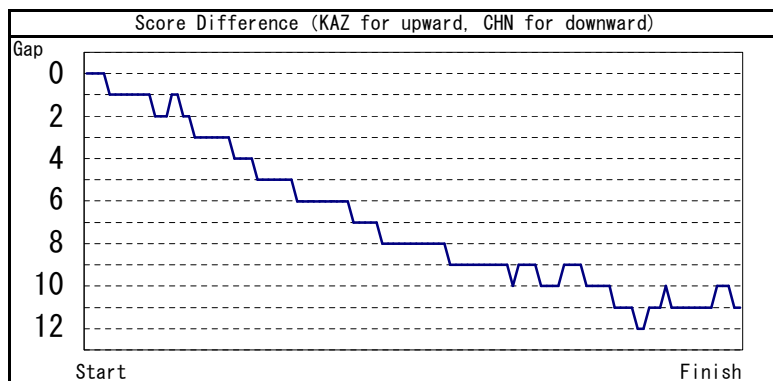

FINA Women's Water Polo World League 2010

21 May 2010

Match No: 1

KAZ	1	0	2	3
CHN	5	4	3	5

6
17

KAZ		Shots & Goals							Personal Foul		
No	Name	Outside Shot	5m Shot	Centre Shot	Inside Shot	Counter Shot	Extra Shot	Penalty Shot	Total	Re	Co
1	Galina RYTOVA										
2	Natalya SHEPELINA	2	1		1	2			6	1	
3	Kamila ZAKIROVA										1
4	TUROVA Anna					1	1		2		
5	Aizhan AKILBAYEVA	2							2	1	
6	Anna ZUBKOVA	1			1		3		5	4	
7	Zamira MYRZABEKOVA										3
8	Yekaterina GARIYEVA			1					1	2	1
9	Yelena CHEBOTOVA	5					2		7		3
10	Marina GRITSENKO	3	1				1		5	1	2
11	Alexandra ROZHENTSEVA	1					1		2	1	
12	Agata TNASHEVA										
13	Alexandra TUROVA										
Team Total		14	2	1	2	3	8	0	30	13	7(0)

CHN		Shots & Goals							Personal Foul		
No	Name	Outside Shot	5m Shot	Centre Shot	Inside Shot	Counter Shot	Extra Shot	Penalty Shot	Total	Re	Co
1	YANG Jun										
2	TENG Fei					3	1		4		1
3	LIU Ping					1	1		2		2
4	SUN Yujun					2			2		
5	HE Jin					1			1	1	
6	SONG Donglun									1	3
7	ZHANG Lei				1	1			2	1	1
8	GAO Ao					2	4	1	7		
9	WANG Yi									1	3
10	MA Huanhuan	3	2						5		2
11	ZHANG Gong									1	1
12	CHEN Yuan			5		1			6	2	
13	FENG Wanyun										
Team Total		3	2	5	1	11	6	1	29	7	13(0)

Goalkeepers		Shots & Saves							%		
No	Name	Outside	5m	Centre	Inside	Counter	Extra	Penalty	Total		
1	Galina RYTOVA	1	1	5	1	7	6	1	22		23%
1	YANG Jun	6			1	1	4		12		83%
13	FENG Wanyun	2				1	2		5		20%

Attack Profile of KAZ					
	1P	2P	3P	4P	Total
Attaks	13	15	15	15	58
Shots	5	7	10	8	30
Goals	1	0	2	3	6

Attack Profile of CHN					
	1P	2P	3P	4P	Total
Attaks	15	11	14	14	54
Shots	9	7	6	7	29
Goals	5	4	3	5	17