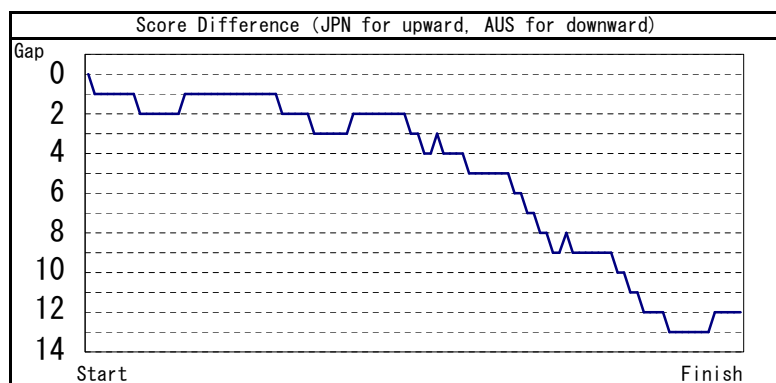

FINA Women's Water Polo World League 2010

21 May 2010

Match No: 2

JPN	1	1	2	1
AUS	2	2	9	4

5
17

JPN		Shots & Goals							Personal Foul		
No	Name	Outside Shot	5m Shot	Centre Shot	Inside Shot	Counter Shot	Extra Shot	Penalty Shot	Total	Re	Co
1	Rikako Miura										
2	Yuki Okamura						1		1		2
3	Mari Takeshige			0					0		
4	Yumi Nakano		0				1		1	1	
5	Mika Yahagi									2	2
6	Nao Yoshida									1	
7	Shino Magariyama	1					1		2		
8	Misa Konaka	1	0		0		2		5	2	
9	Moe Tsumori									1	
10	Chie Yasutomo										
11	Sayaka Okawara										
12	Saki Ogawa										
13	Miki Numasaki										
Team Total		2	4	1	1	0	6	0	14	7	4 (0)

AUS		Shots & Goals							Personal Foul		
No	Name	Outside Shot	5m Shot	Centre Shot	Inside Shot	Counter Shot	Extra Shot	Penalty Shot	Total	Re	Co
1	Victoria BROWN										
2	Gemma BEADSWORTH	1		3			0		5	2	1
3	Sophie SMITH	1				1	1		3		2
4	Isobel BISHOP	3							3	1	1
5	Jane MORAN			0					0		
6	Bronwen KNOX	0	0	4					6		
7	Rowena WEBSTER	4							4	1	1
8	Glencora RALPH	2							2		
9	Jemma DESSAUVAGIE			1					1		
10	Zoe ARANCINI	2			0				3		1
11	Alicia BRIGHTWELL					2			2		
12	Nicola ZAGAME	1				1			2		1
13	Kelsey WAKEFIELD								2		
Team Total		15	0	9	1	4	2	0	32	4	7 (0)

Goalkeepers		Shots & Saves							%		
No	Name	Outside	5m	Centre	Inside	Counter	Extra	Penalty	Total		
1	Rikako Miura	9		4		0	1		21		38%
13	Miki Numasaki	3		1	1	0			6		33%
1	Victoria BROWN	0	2				1		5		60%
13	Kelsey WAKEFIELD			1			0		4		25%

Attack Profile of JPN					
	1P	2P	3P	4P	Total
Attaks	10	13	13	14	50
Shots	3	5	3	3	14
Goals	1	1	2	1	5

Attack Profile of AUS					
	1P	2P	3P	4P	Total
Attaks	12	11	14	11	48
Shots	7	7	10	8	32
Goals	2	2	9	4	17