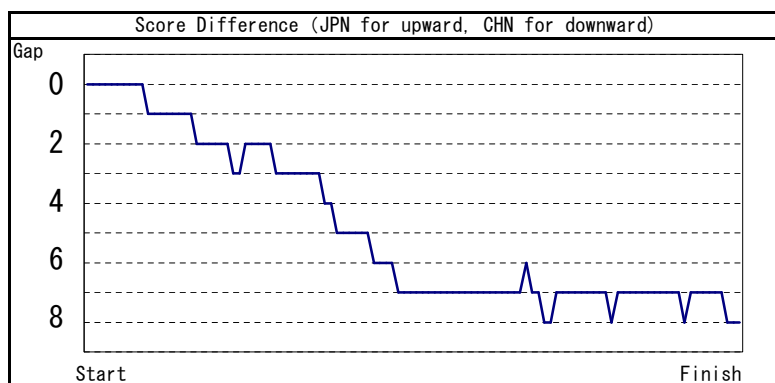

FINA Women's Water Polo World League 2010

22 May 2010

Match No: 4

JPN	1	0	2	2
CHN	3	5	2	3

5
13

JPN		Shots & Goals							Personal Foul		
No	Name	Outside Shot	5m Shot	Centre Shot	Inside Shot	Counter Shot	Extra Shot	Penalty Shot	Total	Re	Co
1	Rikako Miura										
2	Yuki Okamura	1	0						1	0	3
3	Mari Takeshige							1	1	0	3
4	Yumi Nakano	3	0	5	1			1	9	2	1
5	Mika Yahagi										3
6	Nao Yoshida										
7	Shino Magariyama				1	0		1	2	0	1
8	Misa Konaka	3	1	2	1				5	2	1
9	Moe Tsumori										2
10	Chie Yasutomo				1	0			1	0	
11	Sayaka Okawara							1	1	1	2
12	Saki Ogawa										
13	Yoko Marukawa										
Team Total		7	1	7	2	1	0	4	20	5	9 (0)

CHN		Shots & Goals							Personal Foul		
No	Name	Outside Shot	5m Shot	Centre Shot	Inside Shot	Counter Shot	Extra Shot	Penalty Shot	Total	Re	Co
1	YANG Jun										
2	TENG Fei	2	1					1	3	2	1
3	LIU Ping							1	1	0	1
4	SUN Yujun	2	1			1	0		3	1	2
5	HE Jin				1	0			1	0	4
6	SONG Donglun							2	2	1	1
7	ZHANG Lei	1	1			1	0		2	1	1
8	GAO Ao	1	1						1	1	
9	WANG Yi	1	0					2	3	0	
10	MA Huanhuan	3	2			2	1	2	7	4	
11	ZHANG Gong										1
12	CHEN Yuan				5	2		1	7	3	1
13	FENG Wanyun					1	0	1	1	1	1
Team Total		10	6	0	6	2	0	5	30	13	9 (0)

Goalkeepers		Shots & Saves							%		
No	Name	Outside	5m	Centre	Inside	Counter	Extra	Penalty	Total		
1	Rikako Miura	9	3	1	4	2	4	3	27	14	52%
1	YANG Jun	3	3	1					5	4	80%
13	FENG Wanyun	1	0	3	1				6	2	33%

Attack Profile of JPN

	1P	2P	3P	4P	Total
Attaks	13	13	14	10	50
Shots	5	6	4	5	20
Goals	1	0	2	2	5

Attack Profile of CHN

	1P	2P	3P	4P	Total
Attaks	13	12	13	16	54
Shots	10	8	5	8	31
Goals	3	5	2	3	13