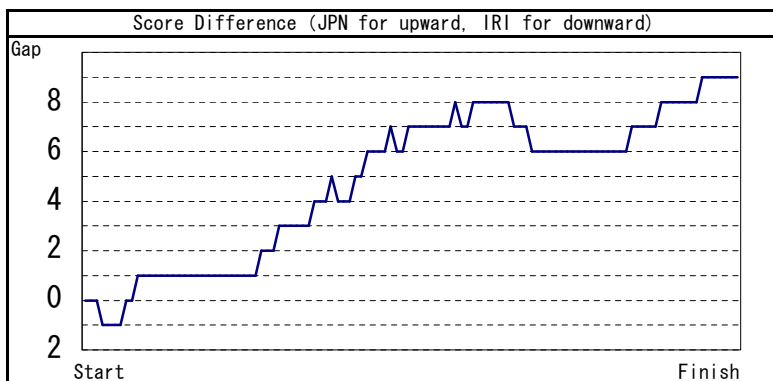

FINA Men's Water Polo World League 2010

22 May 2010

Match No: 12

JPN	2	8	2	3
IRI	1	2	3	0

15
6

JPN		Shots & Goals								Personal Foul	
No	Name	Outside Shot	5m Shot	Centre Shot	Inside Shot	Counter Shot	Extra Shot	Penalty Shot	Total	Re	Co
1	Naoki Shimizu										
2	Kan Aoyagi					1			1	1	
3	Koji Takei	1				3	1	0	5	1	
4	Shota Hazui					1			1		2
5	Hiroki Wakamatsu	1							1		
6	Akira Yanase			3		1			4	2	
7	Yusuke Shimizu			2				1	3	3	
8	Atsushi Naganuma	1							1	1	1
9	Kan Irei					3			3		1
10	Yoshinori Shiota	1				2		1	4	1	
11	Keigo Okawa					2		1	3		
12	Satoshi Nagata					1		1	2		2
13	Mitsuaki Shiga					3		1	4		1
Team Total		4	0	5	0	17	9	5	32	9	7(0)

IRI		Shots & Goals								Personal Foul	
No	Name	Outside Shot	5m Shot	Centre Shot	Inside Shot	Counter Shot	Extra Shot	Penalty Shot	Total	Re	Co
1	Alireza SHAHIDIPOUR										
2	Mahdi KARAMIZARANDI	1							1	1	2
3											
4	Amirhossein KHANI GHAAJAVARESTANI		2					1	4		3
5	Nima KHOSHBAKHT	1		1		1		2	5	1	
6	Ali PIROUZKHAH			3		1		1	5	5	1
7	Seyed Mahdi EMAD	2			1				3		1
8	Amirhossein BARAEI										1
9	Mansour PAKZAD										1
10	Yashar SOLTANI	1	2					1	5		1
11	Alireza HORMOUZI	2							2		1
12											
13	Sadjad ABDIHANJANY										
Team Total		7	4	4	1	2	3	1	25	7	10(0)

Goalkeepers		Shots & Saves								%	
No	Name	Outside Shot	5m Shot	Centre Shot	Inside Shot	Counter Shot	Extra Shot	Penalty Shot	Total	Re	Co
1	Naoki Shimizu	3	2	3	1	1	3	1	14		57%
1	Alireza SHAHIDIPOUR	3		3		5	2		13		62%
13	Sadjad ABDIHANJANY			1		9	3	1	14		29%

Attack Profile of JPN					
	1P	2P	3P	4P	Total
Attaks	14	15	14	12	55
Shots	6	12	8	6	32
Goals	2	8	2	3	15

Attack Profile of IRI					
	1P	2P	3P	4P	Total
Attaks	13	14	11	14	52
Shots	5	7	5	8	25
Goals	1	2	3	0	6