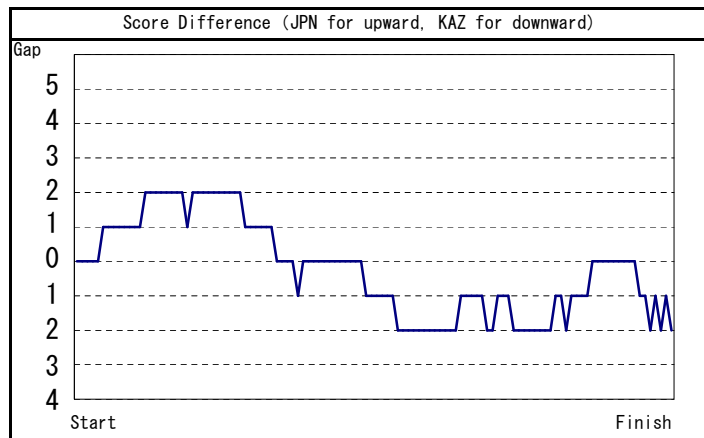

FINA Women's Water Polo World League 2010

23 May 2010

Match No: 6

JPN	3	1	1	4	2			11
KAZ	1	3	2	3	4			13

No	Name	Shots & Goals							Personal Foul				
		Outside Shot	5m Shot	Centre Shot	Inside Shot	Counter Shot	Extra Shot	Penalty Shot	Total	Re	Co		
1	Rikako Miura												
2	Yuki Okamura	2							2		2		
3	Mari Takeshige							1	1	2			
4	Yumi Nakano	2	2		1			1	0	8	1		
5	Mika Yahagi			1					1	0			
6	Nao Yoshida			1					1	1			
7	Shino Magariyama	2						1	1	3			
8	Misa Konaka	5	1	1	2			1	0	10	1		
9	Moe Tsumori	1								1	1		
10	Yoko Marukawa												
11	Sayaka Okawara										1		
12	Saki Ogawa												
13	Miki Numasaki												
Team Total		12	3	3	2	0	2	4	2	27	11	5	5(0)

No	Name	Shots & Goals							Personal Foul				
		Outside Shot	5m Shot	Centre Shot	Inside Shot	Counter Shot	Extra Shot	Penalty Shot	Total	Re	Co		
1	Galina RYTOVA												
2	Natalya SHEPELINA	2	2							4			
3	Kamila ZAKIROVA										1		
4	Anna TUROVA						1			1	1		
5	Aizhan AKILBAYEVA										1		
6	Anna ZUBKOVA			2			1	1		4	3		
7	Zamira MYRZABEKOVA			2						2	1		
8	Yekaterina GARIYEVA			3		1				4	2		
9	Yelena CHEBOTOVA	5			1	2	1	1		10	4		
10	Marina GRITSENKO	4		1			1	1		7	1		
11	Alexandra ROZHENTSEVA	1						1		2	1		
12	Agata TNASHEVA												
13	Alexandra TUROVA												
Team Total		12	2	8	1	3	4	4	4	34	13	5	5(0)

Goalkeepers		Shots & Saves							Total	%
	No	Outside	5m	Centre	Inside	Counter	Extra	Penalty		
	1	4	1	6		3	2	4	20	35%
	1	9	3	3	3		1	4	23	52%

Attack Profile of JPN

	1P	2P	3P	4P	E1		Total
Attaks	10	12	14	13	4		53
Shots	5	6	7	6	4	0	28
Goals	3	1	1	4	2	0	11

Attack Profile of KAZ

	1P	2P	3P	4P	E1		Total
Attaks	13	13	12	14	4		56
Shots	8	7	8	7	4	0	34
Goals	1	3	2	3	4	0	13