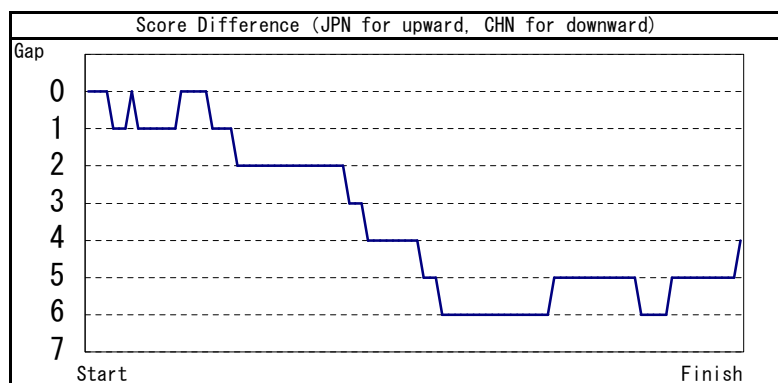

FINA Men's Water Polo World League 2010

23 May 2010

Match No: 15

JPN	2	0	1	2
CHN	4	2	2	1

5
9

JPN		Shots & Goals								Personal Foul	
No	Name	Outside Shot	5m Shot	Centre Shot	Inside Shot	Counter Shot	Extra Shot	Penalty Shot	Total	Re	Co
1	Katsuyuki Tanamura										
2	Kan Aoyagi	3	0		1	0	1		6		
3	Koji Takei	2	0						2		
4	Shota Hazui	2	0						2	1	
5	Mitsuaki Shiga						1		1	2	
6	Akira Yanase	1	0	4					5	3	1
7	Yusuke Shimizu			1	0		1		3	1	
8	Atsushi Naganuma	1	1			1			2		
9	Kan Irei										
10	Yoshinori Shiota	4	0						4	3	2
11	Keigo Okawa									1	1
12	Satoshi Nagata						1		1		3
13	Naoki Shimizu										
Team Total		13	0	5	2	2	4	0	26	11	7(0)

CHN		Shots & Goals								Personal Foul	
No	Name	Outside Shot	5m Shot	Centre Shot	Inside Shot	Counter Shot	Extra Shot	Penalty Shot	Total	Re	Co
1	GE Weiqing										
2	LIANG Zhongxing				1		3		4	1	1
3	TAN Feihu	2	0		1				3		2
4	YU Lijun			5	1	0			7	6	
5	GUO Junliang	3	0	1		0	1		6		1
6	XIE Junmin										
7	LI Li										
8	WANG Yang										1
9	WANG Beiming	2	1					1	3		2
10	ZHANG Chufeng										1
11	HAN Zhidong	2	1						2		1
12	PAN Ning		1						1		2
13	DONG Tianyi										
Team Total		9	1	6	3	2	4	1	26	7	11(0)

Goalkeepers		Shots & Saves								%	
No	Name	Outside	5m	Centre	Inside	Counter	Extra	Penalty	Total		
1	Katsuyuki Tanamura	7	0	4	3	1	2	0	19		53%
1	GE Weiqing	5		4	1	2	3		15		67%

Attack Profile of JPN

	1P	2P	3P	4P	Total
Attaks	12	12	16	14	54
Shots	7	3	7	9	26
Goals	2	0	1	2	5

Attack Profile of CHN

	1P	2P	3P	4P	Total
Attaks	13	12	13	10	48
Shots	8	8	7	3	26
Goals	4	2	2	1	9